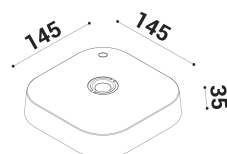

TECHNICAL DATA

Volt:
 Lighting source: W led
 Power:
 Color temperature:
 Lumen:
 Beam:
 Class:
 IP:

SIZE

FOTOMETRIC DATA