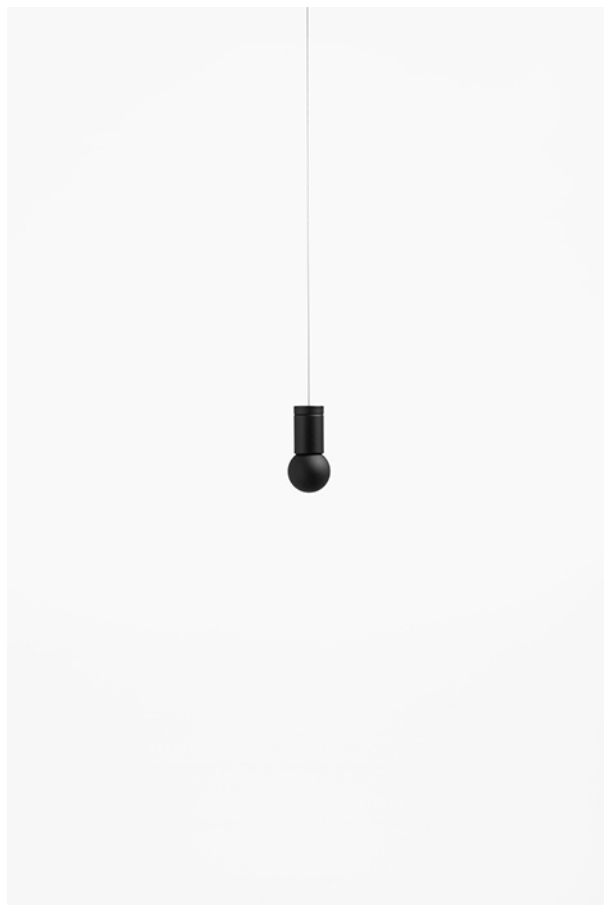

cod. 9030

FLAI

Acronym of Fonte Luminosa Autonoma Itinerante (Itinerant and Autonomous Light Source).
 It is a manifesto about the freedom to personally experience either indoor and outdoor lighting. A philosophy presented by Diomedea and designed by the creative duo MAIS Project. FLAI is a concept of contemporary itinerant light, it expresses domestic nomadism. The user is nomad and demanding, he does not want limits, he does not have a fixed seat but he wants to be well served.
 FLAI is a versatile, free and portable light. FLAI does not lead to the discovery of a place but to the re- discovery of a space.

nero

TECHNICAL DATA

Volt:
 Lighting source: W led
 Power:
 Color temperature:
 Lumen:
 Beam:
 Class:
 IP:

SIZE

FOTOMETRIC DATA