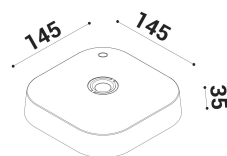

nero

TECHNICAL DATA

Volt:
 Lighting source: W led
 Power:
 Color temperature:
 Lumen:
 Beam:
 Class:
 IP:

SIZE

FOTOMETRIC DATA