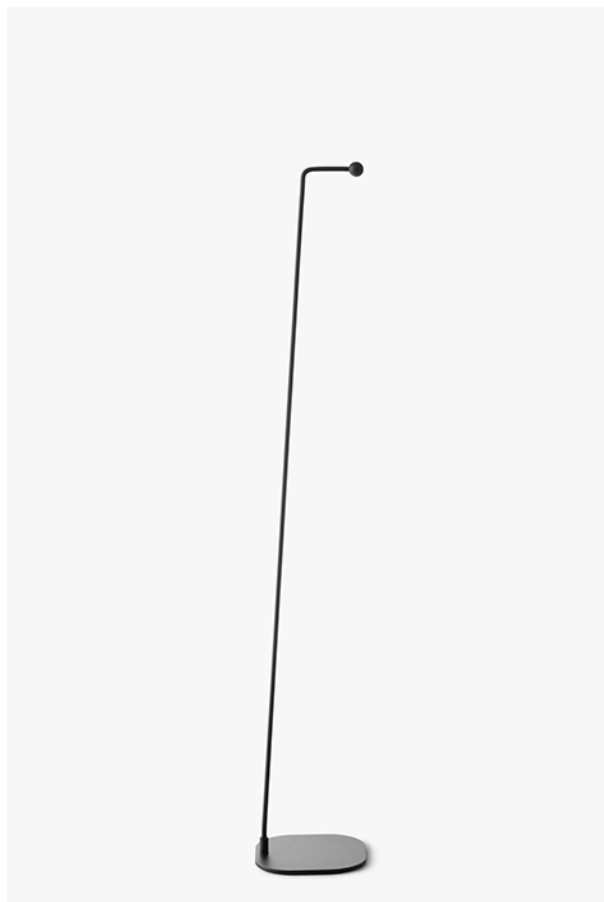

cod. 9029

FLAI

Acronym of Fonte Luminosa Autonoma Itinerante (Itinerant and Autonomous Light Source).
 It is a manifesto about the freedom to personally experience either indoor and outdoor lighting. A philosophy presented by Diomedè and designed by the creative duo MAIS Project. FLAI is a concept of contemporary itinerant light, it expresses domestic nomadism. The user is nomad and demanding, he does not want limits, he does not have a fixed seat but he wants to be well served.
 FLAI is a versatile, free and portable light. FLAI does not lead to the discovery of a place but to the re- discovery of a space.

nero

TECHNICAL DATA

Volt:
 Lighting source: W led
 Power:
 Color temperature:
 Lumen:
 Beam:
 Class:
 IP:

SIZE

FOTOMETRIC DATA