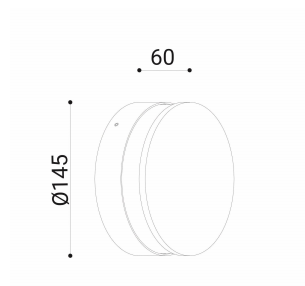

cod. 901421015

Eloise

Wall installation luminaire available with white or black reflectors, 360° radial emission. EN47100 die-cast aluminium made. Powder polyester coated on treated layer to prevent corrosion, available in four standard colours. Inox fixing clamp and IP gel connector included. Polycarbonate UV resistant and water tightened silicon gaskets.

alluminio

TECHNICAL DATA

Volt: 220-240
 Lighting source: 10W W led
 Power: 11,4W
 Color temperature: 4000K
 Lumen:
 Beam: radiale
 Class: I
 IP: IP65

SIZE

FOTOMETRIC DATA

diomede

DIOMEDE SRL
 LET THERE BE LIGHT
 P.IVA 10949890965
 DIOMEDE 2020