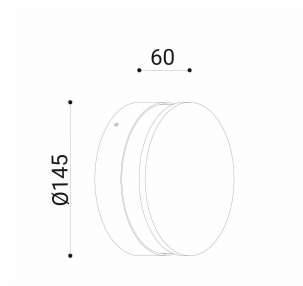

cod. 901421014**Eloise**

Wall installation luminaire available with white or black reflectors, 360° radial emission. EN47100 die-cast aluminium made. Powder polyester coated on treated layer to prevent corrosion, available in four standard colours. Inox fixing clamp and IP gel connector included. Polycarbonate UV resistant and water tightened silicon gaskets.

grafite

TECHNICAL DATA

Volt: 220-240
 Lighting source: 10W W led
 Power: 11,4W
 Color temperature: 4000K
 Lumen:
 Beam: radiale
 Class: I
 IP: IP65

SIZE

FOTOMETRIC DATA

diomede

DIOMEDE SRL
 LET THERE BE LIGHT
 P.IVA 10949890965
 DIOMEDE 2020