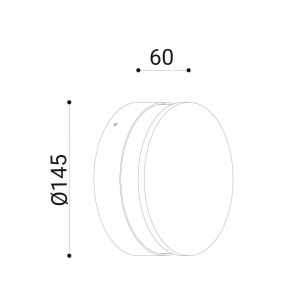

cod. 901421012

Eloise

Wall installation luminaire available with white or black reflectors, 360° radial emission. EN47100 die-cast aluminium made. Powder polyester coated on treated layer to prevent corrosion, available in four standard colours. Inox fixing clamp and IP gel connector included. Polycarbonate UV resistant and water tightened silicon gaskets.

bianco

TECHNICAL DATA

Volt: 220-240
 Lighting source: 10W W led
 Power: 11,4W
 Color temperature: 4000K
 Lumen:
 Beam: radiale
 Class: I
 IP: IP65

SIZE

FOTOMETRIC DATA

diomede

DIOMEDE SRL
 LET THERE BE LIGHT
 P.IVA 10949890965
 DIOMEDE 2020