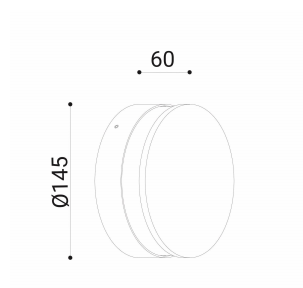

cod. 901421005**Eloise**

Wall installation luminaire available with white or black reflectors, 360° radial emission. EN47100 die-cast aluminium made. Powder polyester coated on treated layer to prevent corrosion, available in four standard colours. Inox fixing clamp and IP gel connector included. Polycarbonate UV resistant and water tightened silicon gaskets.

alluminio

TECHNICAL DATA

Volt: 220-240
 Lighting source: 10W W led
 Power: 11,4W
 Color temperature: 4000K
 Lumen:
 Beam: radiale
 Class: I
 IP: IP65

SIZE

FOTOMETRIC DATA

diomede

DIOMEDE SRL
 LET THERE BE LIGHT