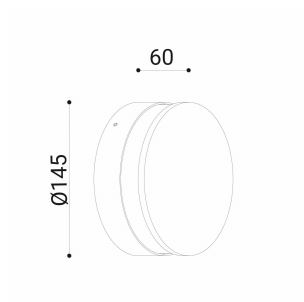

**cod. 901421003****Eloise**

Wall installation luminaire available with white or black reflectors, 360° radial emission. EN47100 die-cast aluminium made. Powder polyester coated on treated layer to prevent corrosion, available in four standard colours. Inox fixing clamp and IP gel connector included. Polycarbonate UV resistant and water tightened silicon gaskets.

## TECHNICAL DATA

Volt: 220-240  
 Lighting source: 10W W led  
 Power: 11,4W  
 Color temperature: 4000K  
 Lumen:  
 Beam: radiale  
 Class: I  
 IP: IP65

## SIZE