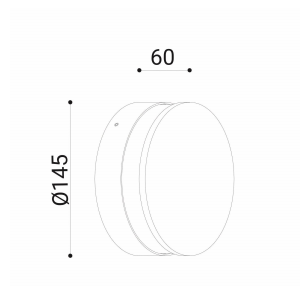

**cod. 901411013****Eloise**

Wall installation luminaire available with white or black reflectors, 360° radial emission. EN47100 die-cast aluminium made. Powder polyester coated on treated layer to prevent corrosion, available in four standard colours. Inox fixing clamp and IP gel connector included. Polycarbonate UV resistant and water tightened silicon gaskets.

## TECHNICAL DATA

Volt: 220-240  
 Lighting source: 10W W led  
 Power: 11,4W  
 Color temperature: 3000K  
 Lumen:  
 Beam: radiale  
 Class:  
 IP: IP65

## SIZE