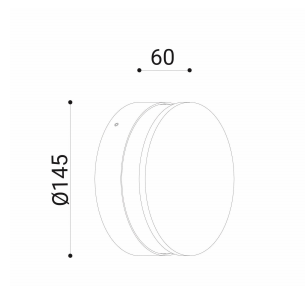

cod. 901411004**Eloise**

Wall installation luminaire available with white or black reflectors, 360° radial emission. EN47100 di-cast aluminium made. Powder polyester coated on treated layer to prevent corrosion, available in four standard colours. Inox fixing clamp and IP gel connector included. Polycarbonate UV resistant and water tightened silicon gaskets.

grafite

TECHNICAL DATA

Volt: 220-240
 Lighting source: 10W W led
 Power: 11,4W
 Color temperature: 3000K
 Lumen:
 Beam: radiale
 Class: I
 IP: IP65

SIZE

FOTOMETRIC DATA

diomede

DIOMEDE SRL
 LET THERE BE LIGHT
 P.IVA 10949890965
 DIOMEDE 2020