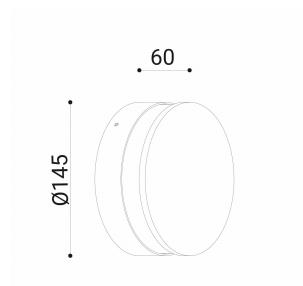

cod. 901411003**Eloise**

Wall installation luminaire available with white or black reflectors, 360° radial emission. EN47100 die-cast aluminium made. Powder polyester coated on treated layer to prevent corrosion, available in four standard colours. Inox fixing clamp and IP gel connector included. Polycarbonate UV resistant and water tightened silicon gaskets.

sabbia

TECHNICAL DATA

Volt: 220-240
 Lighting source: 10W W led
 Power: 11,4W
 Color temperature: 3000K
 Lumen:
 Beam: radiale
 Class: I
 IP: IP65

SIZE

FOTOMETRIC DATA

diomede

DIOMEDE SRL
 LET THERE BE LIGHT
 P.IVA 10949890965
 DIOMEDE 2020