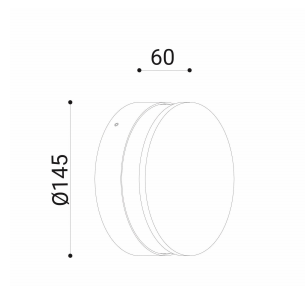

# Eloise

Wall installation luminaire available with white or black reflectors, 360° radial emission. EN47100 die-cast aluminium made. Powder polyester coated on treated layer to prevent corrosion, available in four standard colours. Inox fixing clamp and IP gel connector included. Polycarbonate UV resistant and water tightened silicon gaskets.

## TECHNICAL DATA

Volt: 220-240  
 Lighting source: 10W W led  
 Power: 11,4W  
 Color temperature: 3000K  
 Lumen:  
 Beam: radiale  
 Class: I  
 IP: IP65

## SIZE