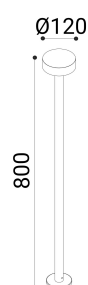

cod. 901227033

Sofia

Bollard for solid surface and ground installation. Head section made of EN47100 die-cast aluminium, machining aluminium base and three sizes pole of extruded aluminium H.160mm, H.500mm, H.800mm. Powder polyester coated on treated layer to prevent corrosion, available in four standard colours. Tempered transparent glass fixed with silicon glue.

sabbia

TECHNICAL DATA

Volt: 220-240
 Lighting source: 10W @230V W led
 Power: 10W @230V
 Color temperature: 4000K
 Lumen: 723
 Beam: diffuso
 Class:
 IP: IP65

SIZE

FOTOMETRIC DATA

diomede

DIOMEDE SRL
 LET THERE BE LIGHT