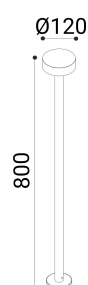

cod. 901227023

Sofia

Bollard for solid surface and ground installation. Head section made of EN47100 die-cast aluminium, machining aluminium base and three sizes pole of extruded aluminium H.160mm, H.500mm, H.800mm. Powder polyester coated on treated layer to prevent corrosion, available in four standard colours. Tempered transparent glass fixed with silicon glue.

sabbia

TECHNICAL DATA

Volt: 220-240
 Lighting source: 10W @230V W led
 Power: 10W @230V
 Color temperature: 4000K
 Lumen: 723
 Beam: diffuso
 Class:
 IP: IP65

SIZE

FOTOMETRIC DATA

diomede

DIOMEDE SRL
 LET THERE BE LIGHT