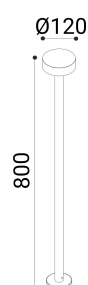

cod. 901227022

Sofia

Bollard for solid surface and ground installation. Head section made of EN47100 die-cast aluminium, machining aluminium base and three sizes pole of extruded aluminium H.160mm, H.500mm, H.800mm. Powder polyester coated on treated layer to prevent corrosion, available in four standard colours. Tempered transparent glass fixed with silicon glue.

bianco

TECHNICAL DATA

Volt: 220-240
 Lighting source: 10W @230V W led
 Power: 10W @230V
 Color temperature: 4000K
 Lumen: 723
 Beam: diffuso
 Class:
 IP: IP65

SIZE

FOTOMETRIC DATA

diomede

DIOMEDE SRL
 LET THERE BE LIGHT