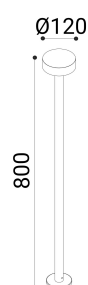

cod. 901227013

Sofia

Bollard for solid surface and ground installation. Head section made of EN47100 die-cast aluminium, machining aluminium base and three sizes pole of extruded aluminium H.160mm, H.500mm, H.800mm. Powder polyester coated on treated layer to prevent corrosion, available in four standard colours. Tempered transparent glass fixed with silicon glue.

sabbia

TECHNICAL DATA

Volt: 220-240
 Lighting source: 10W @230V W led
 Power: 10W @230V
 Color temperature: 4000K
 Lumen: 723
 Beam: diffuso
 Class:
 IP: IP65

SIZE

FOTOMETRIC DATA

diomede

DIOMEDE SRL
 LET THERE BE LIGHT