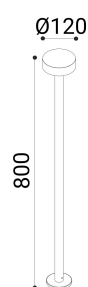

cod. 901227002

Sofia

Bollard for solid surface and ground installation. Head section made of EN47100 die-cast aluminium, machining aluminium base and three sizes pole of extruded aluminium H.160mm, H.500mm, H.800mm. Powder polyester coated on treated layer to prevent corrosion, available in four standard colours. Tempered transparent glass fixed with silicon glue.

bianco

TECHNICAL DATA

Volt: 220-240
 Lighting source: 10W @230V W led
 Power: 10W @230V
 Color temperature: 4000K
 Lumen: 723
 Beam: diffuso
 Class:
 IP: IP65

SIZE

FOTOMETRIC DATA

diomede

DIOMEDE SRL
 LET THERE BE LIGHT