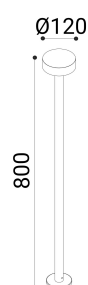

cod. 901217042

Sofia

Bollard for solid surface and ground installation. Head section made of EN47100 die-cast aluminium, machining aluminium base and three sizes pole of extruded aluminium H.160mm, H.500mm, H.800mm. Powder polyester coated on treated layer to prevent corrosion, available in four standard colours. Tempered transparent glass fixed with silicon glue.

bianco

TECHNICAL DATA

Volt: 220-240
 Lighting source: 10W @230V W led
 Power: 10W @230V
 Color temperature: 3000K
 Lumen: 689
 Beam: diffuso
 Class:
 IP: IP65

SIZE

FOTOMETRIC DATA

diomede

DIOMEDE SRL
 LET THERE BE LIGHT