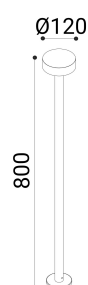

cod. 901217022

Sofia

Bollard for solid surface and ground installation. Head section made of EN47100 die-cast aluminium, machining aluminium base and three sizes pole of extruded aluminium H.160mm, H.500mm, H.800mm. Powder polyester coated on treated layer to prevent corrosion, available in four standard colours. Tempered transparent glass fixed with silicon glue.

bianco

TECHNICAL DATA

Volt: 220-240
 Lighting source: 10W @230V W led
 Power: 10W @230V
 Color temperature: 3000K
 Lumen: 689
 Beam: diffuso
 Class:
 IP: IP65

SIZE

FOTOMETRIC DATA

diomede

DIOMEDE SRL
 LET THERE BE LIGHT