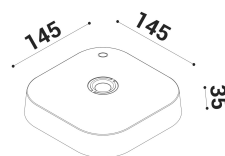

bianco/nero

TECHNICAL DATA

Volt: BAT
Lighting source: W led
Power: 4W
Color temperature: 2700K
Lumen: 255
Beam: diffuso
Class: III
IP: IP54

SIZE

FOTOMETRIC DATA

diomedè

DIOMEDE SRL
LET THERE BE LIGHT
P.IVA 10949890965
DIOMEDE 2020