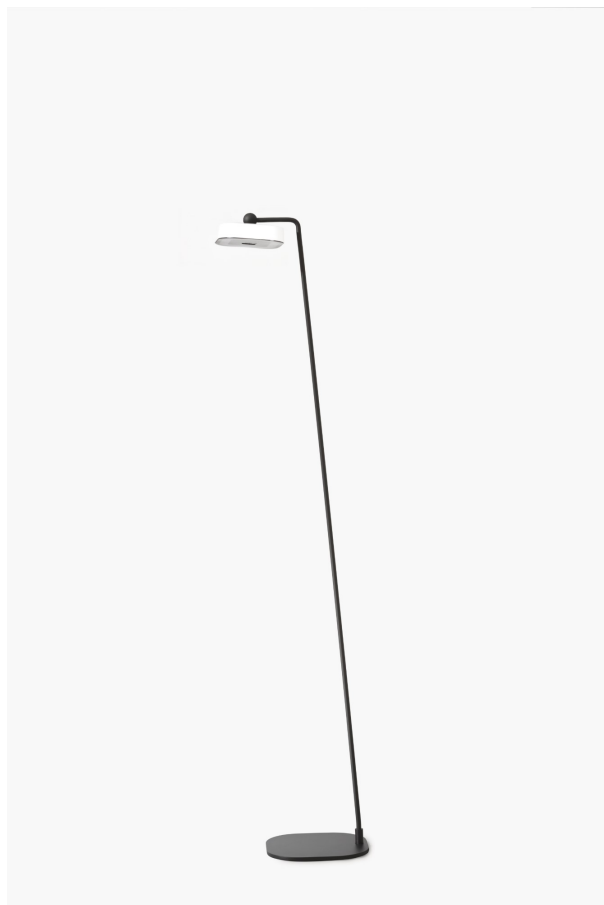

cod. 900838070

FLAI

Acronym of Fonte Luminosa Autonoma Itinerante (Itinerant and Autonomous Light Source).
It is a manifesto about the freedom to personally experience either indoor and outdoor lighting. A philosophy presented by Diomedè and designed by the creative duo MAIS Project. FLAI is a concept of contemporary itinerant light, it expresses domestic nomadism. The user is nomad and demanding, he does not want limits, he does not have a fixed seat but he wants to be well served.
FLAI is a versatile, free and portable light. FLAI does not lead to the discovery of a place but to the re- discovery of a space.

bianco/nero

TECHNICAL DATA

Volt: BAT
Lighting source: W led
Power: 4W
Color temperature: 2700K
Lumen: 255
Beam: diffuso
Class: III
IP: IP54

SIZE

FOTOMETRIC DATA

diomedè

DIOMEDE SRL
LET THERE BE LIGHT
P.IVA 10949890965
DIOMEDE 2020