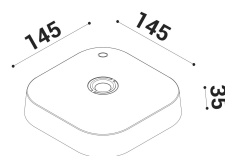

nero

TECHNICAL DATA

Volt: BAT
 Lighting source: W led
 Power: 4W
 Color temperature: 2700K
 Lumen: 255
 Beam: diffuso
 Class: III
 IP: IP54

SIZE

FOTOMETRIC DATA

diomedea

DIOMEDE SRL
 LET THERE BE LIGHT
 P.IVA 10949890965
 DIOMEDE 2020