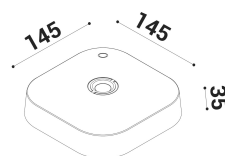

bianco/nero

TECHNICAL DATA

Volt: BAT
Lighting source: W led
Power: 4W
Color temperature: 2700K
Lumen: 255
Beam: diffuso
Class: III
IP: IP54

SIZE

FOTOMETRIC DATA

diomedè

DIOMEDE SRL
LET THERE BE LIGHT
P.IVA 10949890965
DIOMEDE 2020