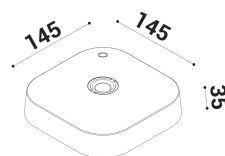

## TECHNICAL DATA

Volt: BAT  
 Lighting source: W led  
 Power: 4W  
 Color temperature: 2700K  
 Lumen: 255  
 Beam: diffuso  
 Class: III  
 IP: IP54

## SIZE