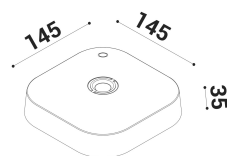

SIZE

FOTOMETRIC DATA

---

diomedè

DIOMEDE SRL
LET THERE BE LIGHT

P.IVA 10949890965
DIOMEDE 2020

VIA A. MEUCCI 5
20876 ORNAGO (MB)
ITALIA