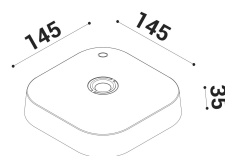

nero

TECHNICAL DATA

Volt: BAT
 Lighting source: W led
 Power: 4W
 Color temperature: 2700K
 Lumen: 255
 Beam: diffuso
 Class: III
 IP: IP54

SIZE

FOTOMETRIC DATA

diomedè

DIOMEDE SRL
 LET THERE BE LIGHT
 P.IVA 10949890965
 DIOMEDE 2020