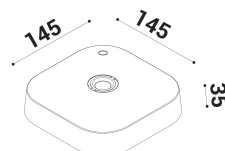

SIZE

FOTOMETRIC DATA

diomedea

DIOMEDE SRL
LET THERE BE LIGHT
P.IVA 10949890965
DIOMEDE 2020

VIA A. MEUCCI 5
20876 ORNAGO (MB)
ITALIA