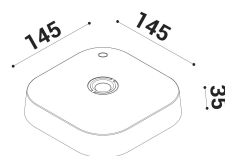

nero

TECHNICAL DATA

Volt: BAT  
 Lighting source: W led  
 Power: 4W  
 Color temperature: 2700K  
 Lumen: 255  
 Beam: diffuso  
 Class: III  
 IP: IP54

SIZE

FOTOMETRIC DATA