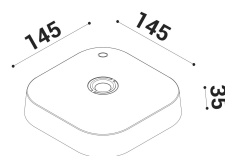

bianco/nero

TECHNICAL DATA

Volt: BAT
Lighting source: W led
Power: 4W
Color temperature: 2700K
Lumen: 255
Beam: diffuso
Class: III
IP: IP54

SIZE

FOTOMETRIC DATA

diomedea

DIOMEDE SRL
LET THERE BE LIGHT
P.IVA 10949890965
DIOMEDE 2020