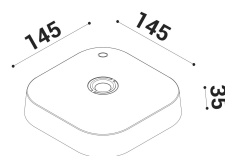

nero

TECHNICAL DATA

Volt: BAT
Lighting source: W led
Power: 4W
Color temperature: 2700K
Lumen: 255
Beam: diffuso
Class: III
IP: IP54

SIZE

FOTOMETRIC DATA

diomedea

DIOMEDE SRL
LET THERE BE LIGHT
P.IVA 10949890965
DIOMEDE 2020