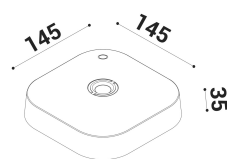

bianco/nero

TECHNICAL DATA

Volt: BAT
 Lighting source: W led
 Power: 4W
 Color temperature: 2700K
 Lumen: 255
 Beam: diffuso
 Class: III
 IP: IP54

SIZE

FOTOMETRIC DATA