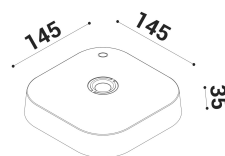

nero

TECHNICAL DATA

Volt: BAT
 Lighting source: W led
 Power: 4W
 Color temperature: 2700K
 Lumen: 255
 Beam: diffuso
 Class: III
 IP: IP54

SIZE

FOTOMETRIC DATA