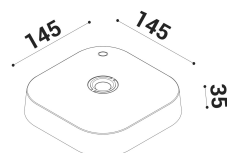

bianco

TECHNICAL DATA

Volt: BAT
 Lighting source: W led
 Power: 4W
 Color temperature: 2700K
 Lumen: 255
 Beam: diffuso
 Class: III
 IP: IP54

SIZE

FOTOMETRIC DATA

diomedea

DIOMEDE SRL
 LET THERE BE LIGHT
 P.IVA 10949890965
 DIOMEDE 2020