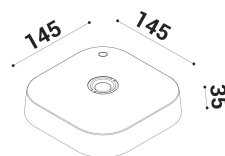

nero

---

TECHNICAL DATA

SIZE

FOTOMETRIC DATA

Volt: BAT  
Lighting source: W led  
Power: 4W  
Color temperature: 2700K  
Lumen: 255  
Beam: diffuso  
Class: III  
IP: IP54

---

**diomedè**