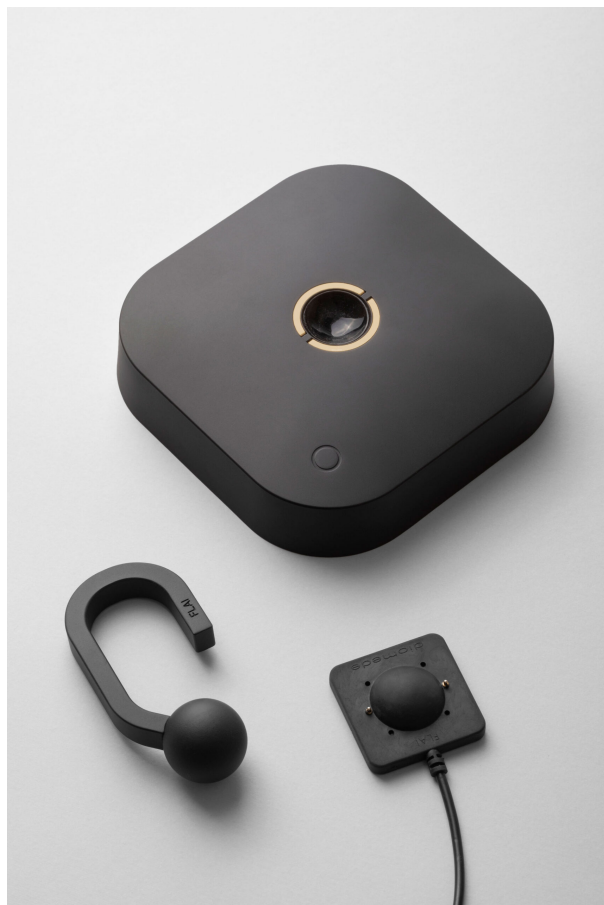

# FLAI

Acronym of Fonte Luminosa Autonoma Itinerante (Itinerant and Autonomous Light Source).  
It is a manifesto about the freedom to personally experience either indoor and outdoor lighting. A philosophy presented by Diomedè and designed by the creative duo MAIS Project. FLAI is a concept of contemporary itinerant light, it expresses domestic nomadism. The user is nomad and demanding, he does not want limits, he does not have a fixed seat but he wants to be well served.  
FLAI is a versatile, free and portable light. FLAI does not lead to the discovery of a place but to the re- discovery of a space.

nero

---

TECHNICAL DATA

SIZE

FOTOMETRIC DATA

Volt: BAT  
Lighting source: W led  
Power: 4W  
Color temperature: 2700K  
Lumen: 255  
Beam: diffuso  
Class: III  
IP: IP54

---

**diomedè**