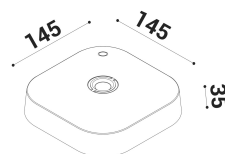

bianco

TECHNICAL DATA

Volt: BAT
Lighting source: W led
Power: 4W
Color temperature: 2700K
Lumen: 255
Beam: diffuso
Class: III
IP: IP54

SIZE

FOTOMETRIC DATA

diomedè

DIOMEDE SRL
LET THERE BE LIGHT
P.IVA 10949890965
DIOMEDE 2020