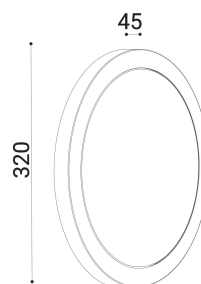

cod. 900727005

Aria

Wall or ceiling luminaire, EN47100 die-cast aluminium made. Powder polyester coated on treated layer to prevent corrosion, available in four standard colours, base white painted only. Diffused light emission, Characterized by uniformity, efficiency, and anti-glaring thanks to the planar light guide. The positioning of the Led board matched to the light diffusing reflector grant a low luminance and bidirectional emission. Polycarbonate UV resistant diffuser, mechanically fixed with silicon glue, IP gel connector included, to grant protection.

alluminio

TECHNICAL DATA

Volt: 220-240
 Lighting source: 12X3W W led
 Power: 16W
 Color temperature: 4000K
 Lumen: 1615
 Beam: diffuso
 Class: I
 IP: IP65

SIZE

FOTOMETRIC DATA

diomede

DIOMEDE SRL
 LET THERE BE LIGHT