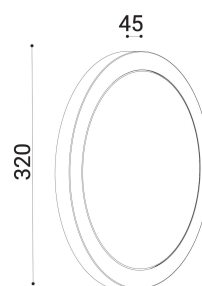

cod. 900727004**Aria**

Wall or ceiling luminaire, EN47100 die-cast aluminium made. Powder polyester coated on treated layer to prevent corrosion, available in four standard colours, base white painted only. Diffused light emission, Characterized by uniformity, efficiency, and anti-glaring thanks to the planar light guide. The positioning of the Led board matched to the light diffusing reflector grant a low luminance and bidirectional emission. Polycarbonate UV resistant diffuser, mechanically fixed with silicon glue, IP gel connector included, to grant protection.

grafite

TECHNICAL DATA

Volt: 220-240
 Lighting source: 12X3W W led
 Power: 16W
 Color temperature: 4000K
 Lumen: 1615
 Beam: diffuso
 Class: I
 IP: IP65

SIZE

FOTOMETRIC DATA

diomede

DIOMEDE SRL
 LET THERE BE LIGHT