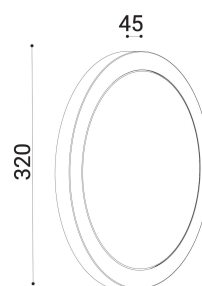

cod. 900727003

Aria

Wall or ceiling luminaire, EN47100 die-cast aluminium made. Powder polyester coated on treated layer to prevent corrosion, available in four standard colours, base white painted only. Diffused light emission, Characterized by uniformity, efficiency, and anti-glaring thanks to the planar light guide. The positioning of the Led board matched to the light diffusing reflector grant a low luminance and bidirectional emission. Polycarbonate UV resistant diffuser, mechanically fixed with silicon glue, IP gel connector included, to grant protection.

## TECHNICAL DATA

Volt: 220-240  
 Lighting source: 12X3W W led  
 Power: 16W  
 Color temperature: 4000K  
 Lumen: 1615  
 Beam: diffuso  
 Class: I  
 IP: IP65

## SIZE