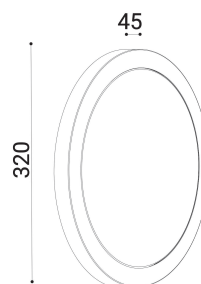

cod. 900727002

Aria

Wall or ceiling luminaire, EN47100 die-cast aluminium made. Powder polyester coated on treated layer to prevent corrosion, available in four standard colours, base white painted only. Diffused light emission, Characterized by uniformity, efficiency, and anti-glaring thanks to the planar light guide. The positioning of the Led board matched to the light diffusing reflector grant a low luminance and bidirectional emission. Polycarbonate UV resistant diffuser, mechanically fixed with silicon glue, IP gel connector included, to grant protection.

bianco

TECHNICAL DATA

Volt: 220-240
 Lighting source: 12X3W W led
 Power: 16W
 Color temperature: 4000K
 Lumen: 1615
 Beam: diffuso
 Class: I
 IP: IP65

SIZE

FOTOMETRIC DATA