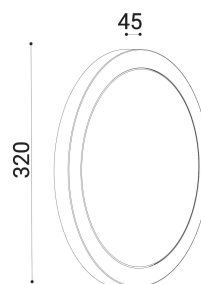

cod. 900717005

Aria

Wall or ceiling luminaire, EN47100 die-cast aluminium made. Powder polyester coated on treated layer to prevent corrosion, available in four standard colours, base white painted only. Diffused light emission, Characterized by uniformity, efficiency, and anti-glaring thanks to the planar light guide. The positioning of the Led board matched to the light diffusing reflector grant a low luminance and bidirectional emission. Polycarbonate UV resistant diffuser, mechanically fixed with silicon glue, IP gel connector included, to grant protection.

alluminio

TECHNICAL DATA

Volt: 220-240
 Lighting source: 12X3W W led
 Power: 16W
 Color temperature: 3000K
 Lumen: 1538
 Beam: diffuso
 Class: I
 IP: IP65

SIZE

FOTOMETRIC DATA