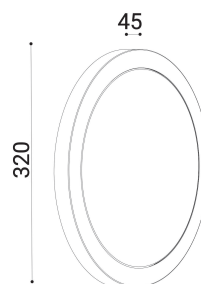

cod. 900717004

Aria

Wall or ceiling luminaire, EN47100 die-cast aluminium made. Powder polyester coated on treated layer to prevent corrosion, available in four standard colours, base white painted only. Diffused light emission, Characterized by uniformity, efficiency, and anti-glaring thanks to the planar light guide. The positioning of the Led board matched to the light diffusing reflector grant a low luminance and bidirectional emission. Polycarbonate UV resistant diffuser, mechanically fixed with silicon glue, IP gel connector included, to grant protection.

grafite

TECHNICAL DATA

Volt: 220-240
 Lighting source: 12X3W W led
 Power: 16W
 Color temperature: 3000K
 Lumen: 1538
 Beam: diffuso
 Class: I
 IP: IP65

SIZE

FOTOMETRIC DATA