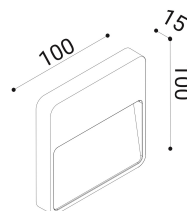

TECHNICAL DATA

cod. 900621012

Appliques

Modulo A

Step light for surface or recessed installation, EN47100 die-cast aluminium, square shape, Powder polyester coated on treated layer to prevent corrosion, available in four standard colours. Polished anodized aluminium, natural finishing shield reflector and connection Kit with heat shrink tubes included. Installation flush to the surface or recessed in the wall by using the installation box. UV resistant polycarbonate.

bianco

TECHNICAL DATA

Volt: 24
Lighting source: 4,6W W led
Power:
Color temperature: 4000K
Lumen: 205
Beam: diffuso
Class: III
IP: IP65

SIZE

FOTOMETRIC DATA

diomede

DIOMEDE SRL
LET THERE BE LIGHT

P.IVA 10949890965
DIOMEDE 2020