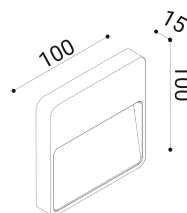

cod. 900621005

Modulo A

Step light for surface or recessed installation, EN47100 die-cast aluminium, square shape, Powder polyester coated on treated layer to prevent corrosion, available in four standard colours. Polished anodized aluminium, natural finishing shield reflector and connection Kit with heat shrink tubes included. Installation flush to the surface or recessed in the wall by using the installation box. UV resistant polycarbonate.

alluminio

TECHNICAL DATA

Volt: 24
 Lighting source: 2,4W W led
 Power:
 Color temperature: 4000K
 Lumen: 107
 Beam: diffuso
 Class: III
 IP: IP65

SIZE

FOTOMETRIC DATA

diomede

DIOMEDE SRL
 LET THERE BE LIGHT