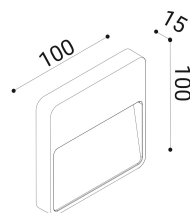

cod. 900621004

Modulo A

Step light for surface or recessed installation, EN47100 die-cast aluminium, square shape, Powder polyester coated on treated layer to prevent corrosion, available in four standard colours. Polished anodized aluminium, natural finishing shield reflector and connection Kit with heat shrink tubes included. Installation flush to the surface or recessed in the wall by using the installation box. UV resistant polycarbonate.

grafite

TECHNICAL DATA

Volt: 24
 Lighting source: 2,4W W led
 Power:
 Color temperature: 4000K
 Lumen: 107
 Beam: diffuso
 Class: III
 IP: IP65

SIZE

FOTOMETRIC DATA

diomede

DIOMEDE SRL
 LET THERE BE LIGHT
 P.IVA 10949890965
 DIOMEDE 2020