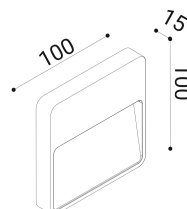

TECHNICAL DATA

cod. 900611012

Appliques

Modulo A

Step light for surface or recessed installation, EN47100 die-cast aluminium, square shape, Powder polyester coated on treated layer to prevent corrosion, available in four standard colours. Polished anodized aluminium, natural finishing shield reflector and connection Kit with heat shrink tubes included. Installation flush to the surface or recessed in the wall by using the installation box. UV resistant polycarbonate.

bianco

TECHNICAL DATA

Volt: 24
Lighting source: 4,6W W led
Power:
Color temperature: 3000K
Lumen: 195
Beam: diffuso
Class: III
IP: IP65

SIZE

FOTOMETRIC DATA

diomede

DIOMEDE SRL
LET THERE BE LIGHT

P.IVA 10949890965
DIOMEDE 2020