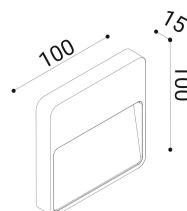

cod. 900611002

Modulo A

Step light for surface or recessed installation, EN47100 die-cast aluminium, square shape, Powder polyester coated on treated layer to prevent corrosion, available in four standard colours. Polished anodized aluminium, natural finishing shield reflector and connection Kit with heat shrink tubes included. Installation flush to the surface or recessed in the wall by using the installation box. UV resistant polycarbonate.

bianco

TECHNICAL DATA

Volt: 24
 Lighting source: 2,4W W led
 Power:
 Color temperature: 3000K
 Lumen: 102
 Beam: diffuso
 Class: III
 IP: IP65

SIZE

FOTOMETRIC DATA

diomede

DIOMEDE SRL
 LET THERE BE LIGHT

P.IVA 10949890965
 DIOMEDE 2020