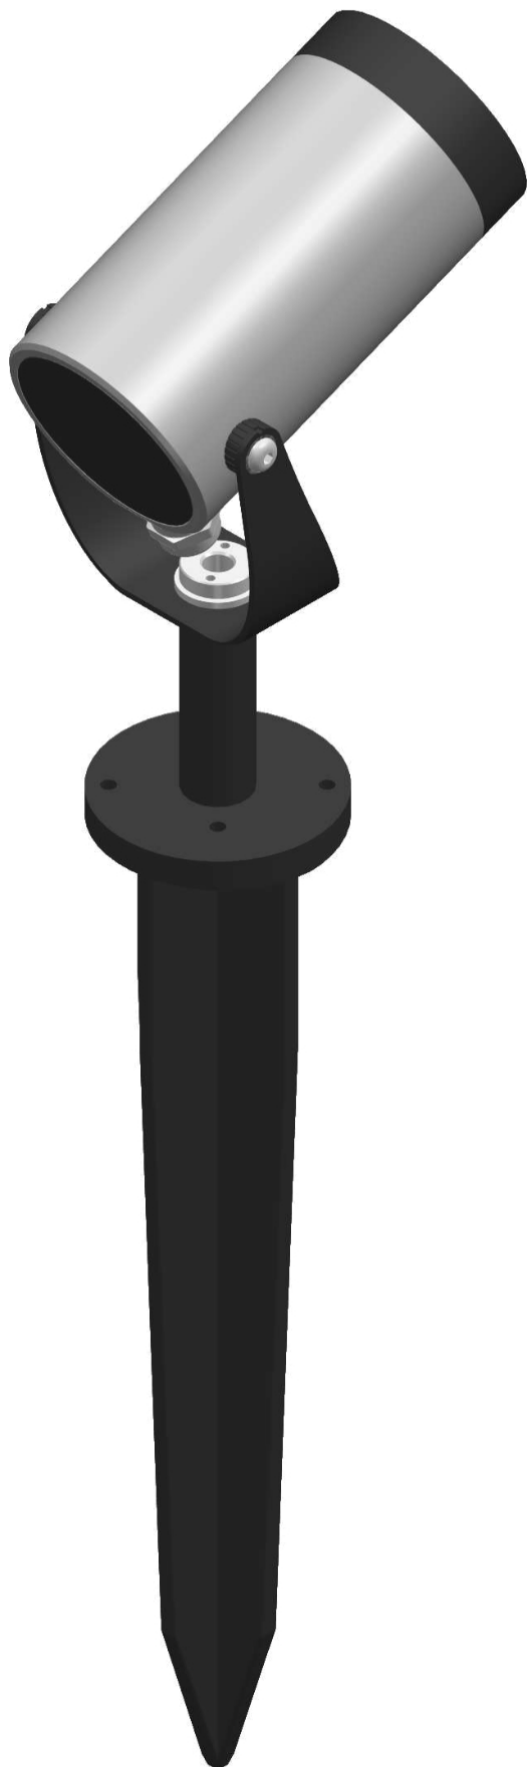

cod. 900422149**DX Stem**

Projector suitable for ground installation. Turned anodized aluminium available in two sizes $\varnothing 38$ mm heights (h.60mm, h.160mm, h.500mm) or $\varnothing 54$ (h.70mm, h.170mm, h.510mm), extremely versatile due to adjustability and low luminance. Natural aluminium, Bronze and black (for accessories only) surface anodizing treatment. Tempered silkscreened transparent glass, mechanically fixed with silicon glue, aluminium Honeycomb.

bronzo anod.

TECHNICAL DATA

SIZE

FOTOMETRIC DATA

Volt: 24
Lighting source: 6W W led
Power:
Color temperature: 4000K
Lumen: 149
Beam: 52
Class: III
IP: IP65

diomede

DIOMEDE SRL
LET THERE BE LIGHT

P.IVA 10949890965
DIOMEDE 2020