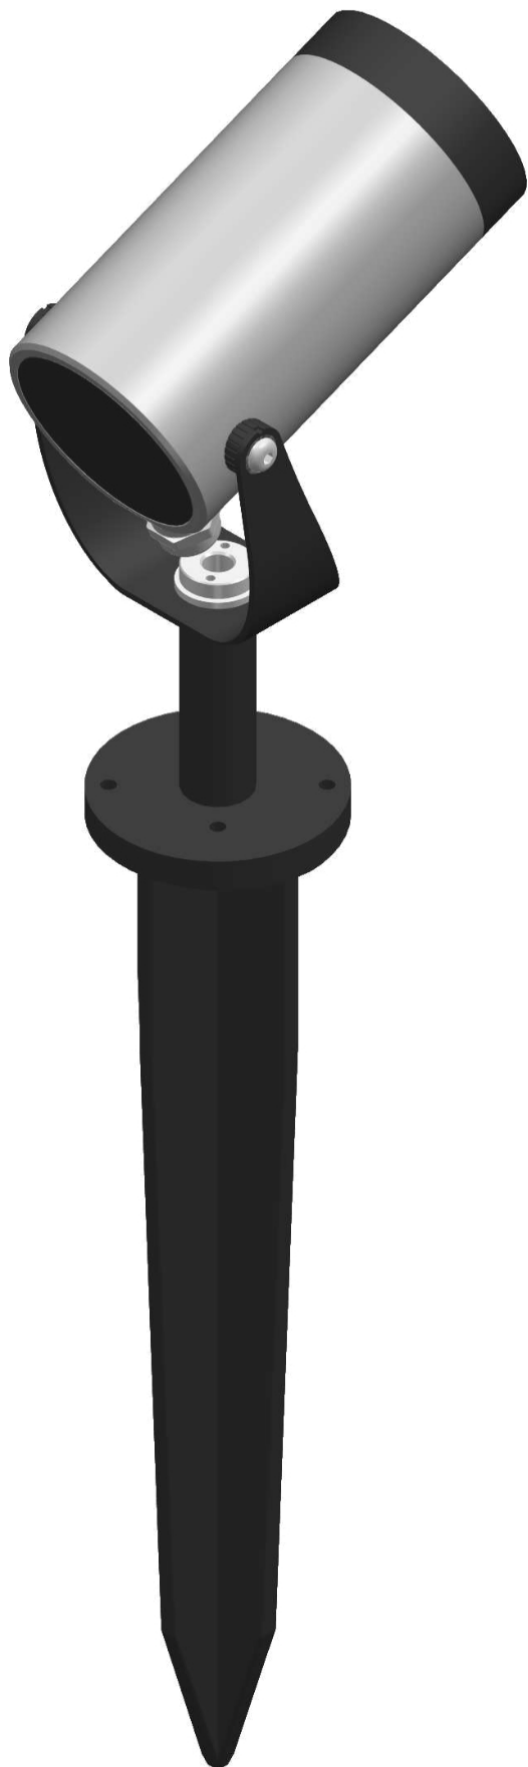

**cod. 900422146****DX Stem**

Projector suitable for ground installation. Turned anodized aluminium available in two sizes  $\varnothing 38$ mm heights (h.60mm, h.160mm, h.500mm) or  $\varnothing 54$  ( h.70mm, h.170mm, h.510mm), extremely versatile due to adjustability and low luminance. Natural aluminium, Bronze and black (for accessories only) surface anodizing treatment. Tempered silkscreened transparent glass, mechanically fixed with silicon glue, aluminium Honeycomb.

alu anod.

---

TECHNICAL DATA

SIZE

FOTOMETRIC DATA

Volt: 24  
Lighting source: 6W W led  
Power:  
Color temperature: 4000K  
Lumen: 149  
Beam: 52  
Class: III  
IP: IP65

---

**diomede**