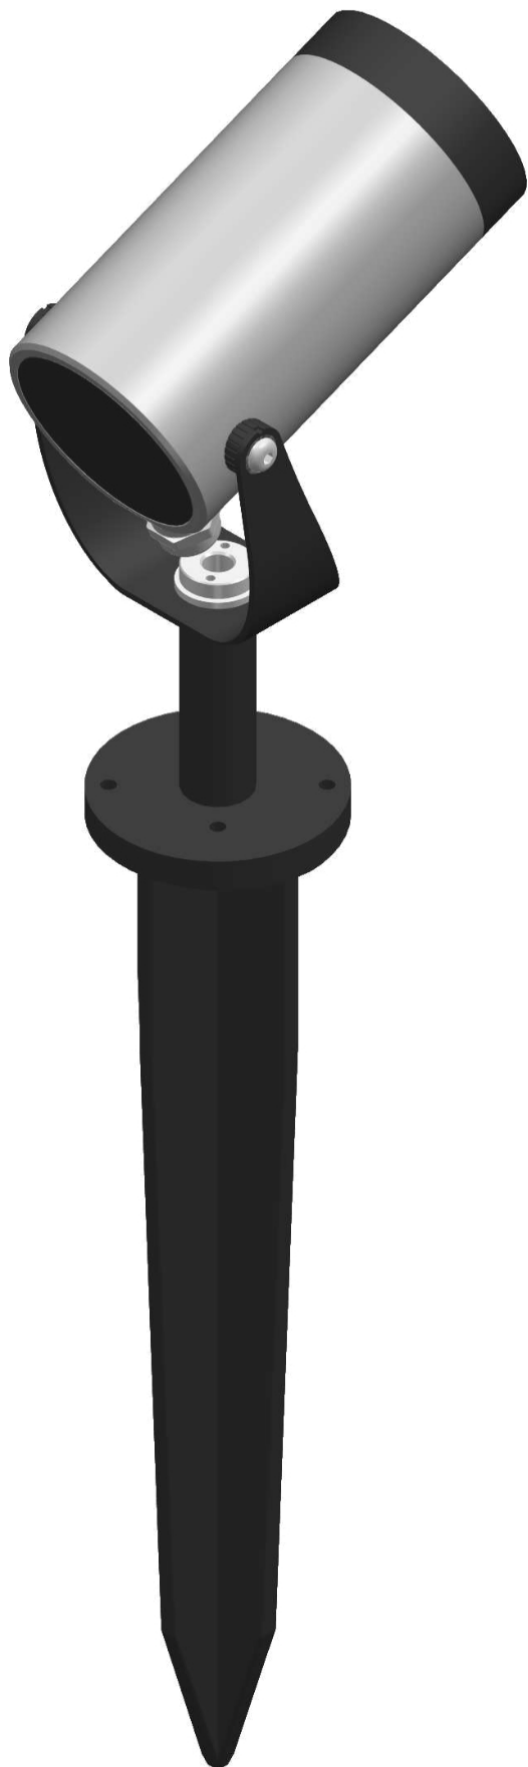

cod. 900422056**DX Stem**

Projector suitable for ground installation. Turned anodized aluminium available in two sizes $\varnothing 38$ mm heights (h.60mm, h.160mm, h.500mm) or $\varnothing 54$ (h.70mm, h.170mm, h.510mm), extremely versatile due to adjustability and low luminance. Natural aluminium, Bronze and black (for accessories only) surface anodizing treatment. Tempered silkscreened transparent glass, mechanically fixed with silicon glue, aluminium Honeycomb.

alu anod.

TECHNICAL DATA

SIZE

FOTOMETRIC DATA

Volt: 24
Lighting source: 2W W led
Power: 3W
Color temperature: 4000K
Lumen: 108
Beam: 15
Class: III
IP: IP65