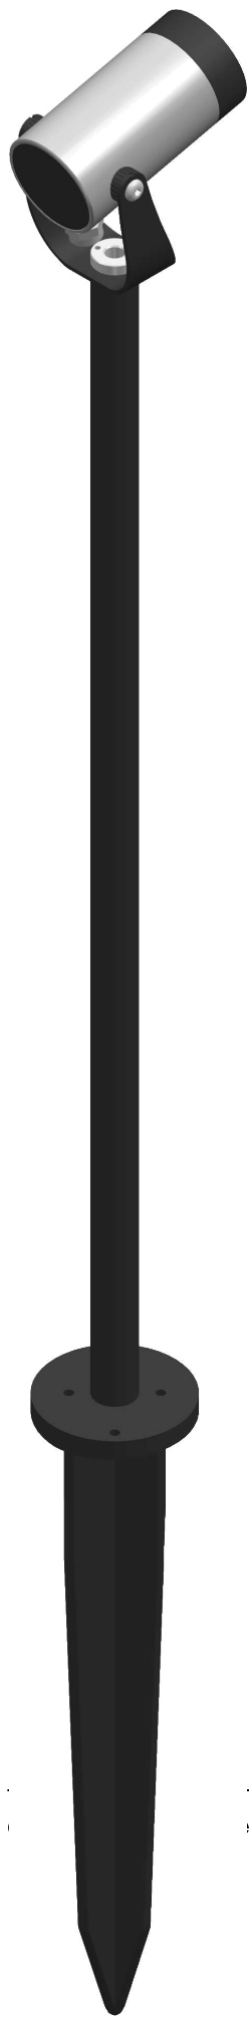

cod. 900421079**DX Stem**

Projector suitable for ground installation. Turned anodized aluminium available in two sizes $\varnothing 38$ mm heights (h.60mm, h.160mm, h.500mm) or $\varnothing 54$ (h.70mm, h.170mm, h.510mm), extremely versatile due to adjustability and low luminance. Natural aluminium, Bronze and black (for accessories only) surface anodizing treatment. Tempered silkscreened transparent glass, mechanically fixed with silicon glue, aluminium Honeycomb.

bronzo anod.

TECHNICAL DATA

Volt: 220-240
Lighting source: 6W W led
Power: 6,9W
Color temperature: 4000K
Lumen: 149
Beam: 52
Class: III
IP: IP65

SIZE

FOTOMETRIC DATA

diomede

DIOMEDE SRL
LET THERE BE LIGHT

P.IVA 10949890965
DIOMEDE 2020