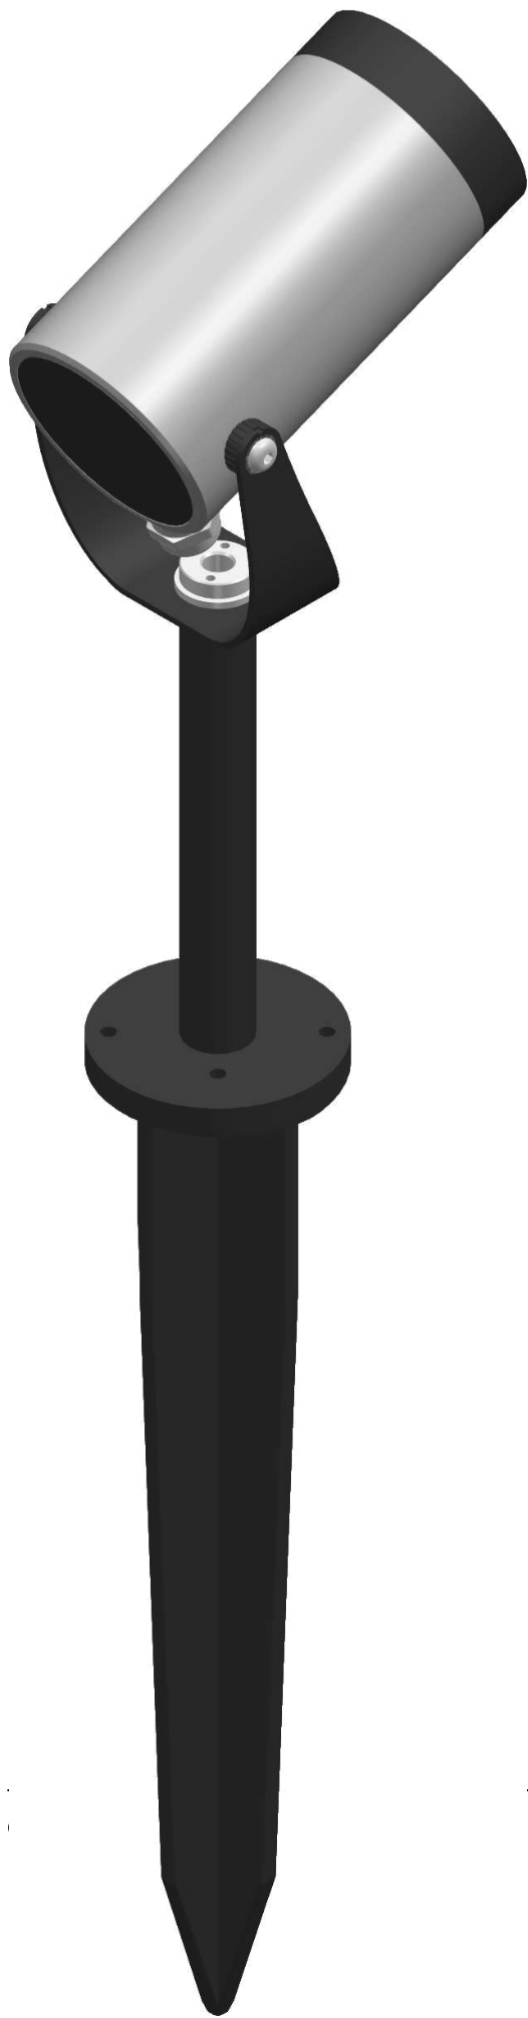

cod. 900421039**DX Stem**

Projector suitable for ground installation. Turned anodized aluminium available in two sizes $\varnothing 38$ mm heights (h.60mm, h.160mm, h.500mm) or $\varnothing 54$ (h.70mm, h.170mm, h.510mm), extremely versatile due to adjustability and low luminance. Natural aluminium, Bronze and black (for accessories only) surface anodizing treatment. Tempered silkscreened transparent glass, mechanically fixed with silicon glue, aluminium Honeycomb.

bronzo anod.

TECHNICAL DATA

SIZE

FOTOMETRIC DATA

Volt: 220-240
Lighting source: 6W W led
Power: 6,9W
Color temperature: 4000K
Lumen: 277
Beam: 21
Class: III
IP: IP65